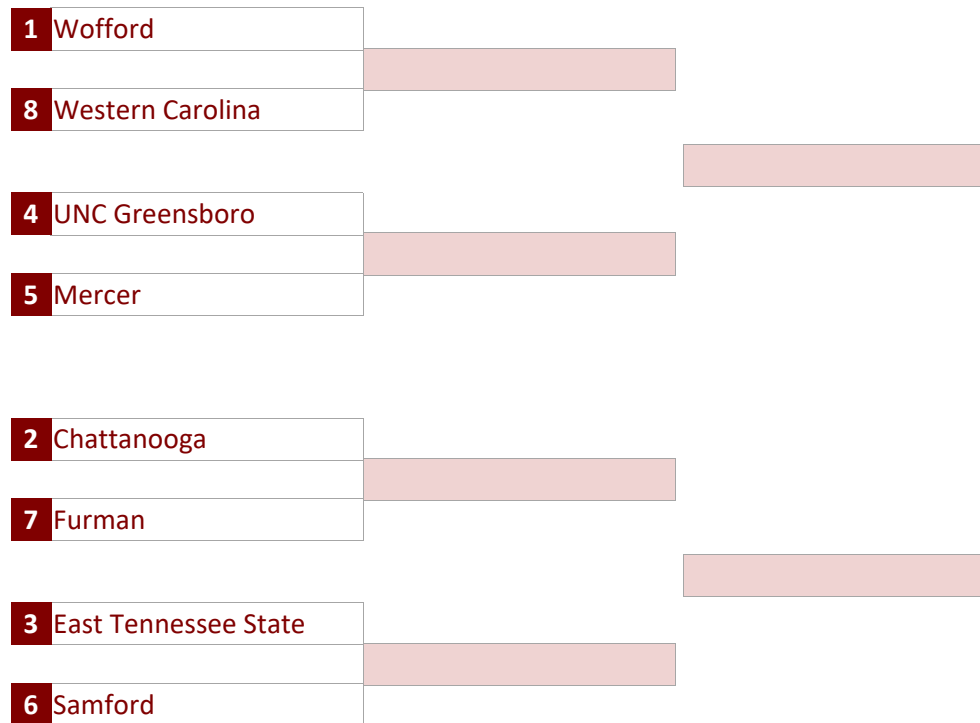

2023 Won/Lost: Southern - Women

DNQ	Seed	School	Won*	Lost*
☐	1	Wofford		
☐	2	Chattanooga		
☐	3	East Tennessee State		
☐	4	UNC Greensboro		
☐	5	Mercer		
☐	6	Samford		
☐	7	Furman		
☐	8	Western Carolina		
☒		Citadel	0	0
☒		Virginia Military	0	0

*After Conference Tournament

Champions
2023