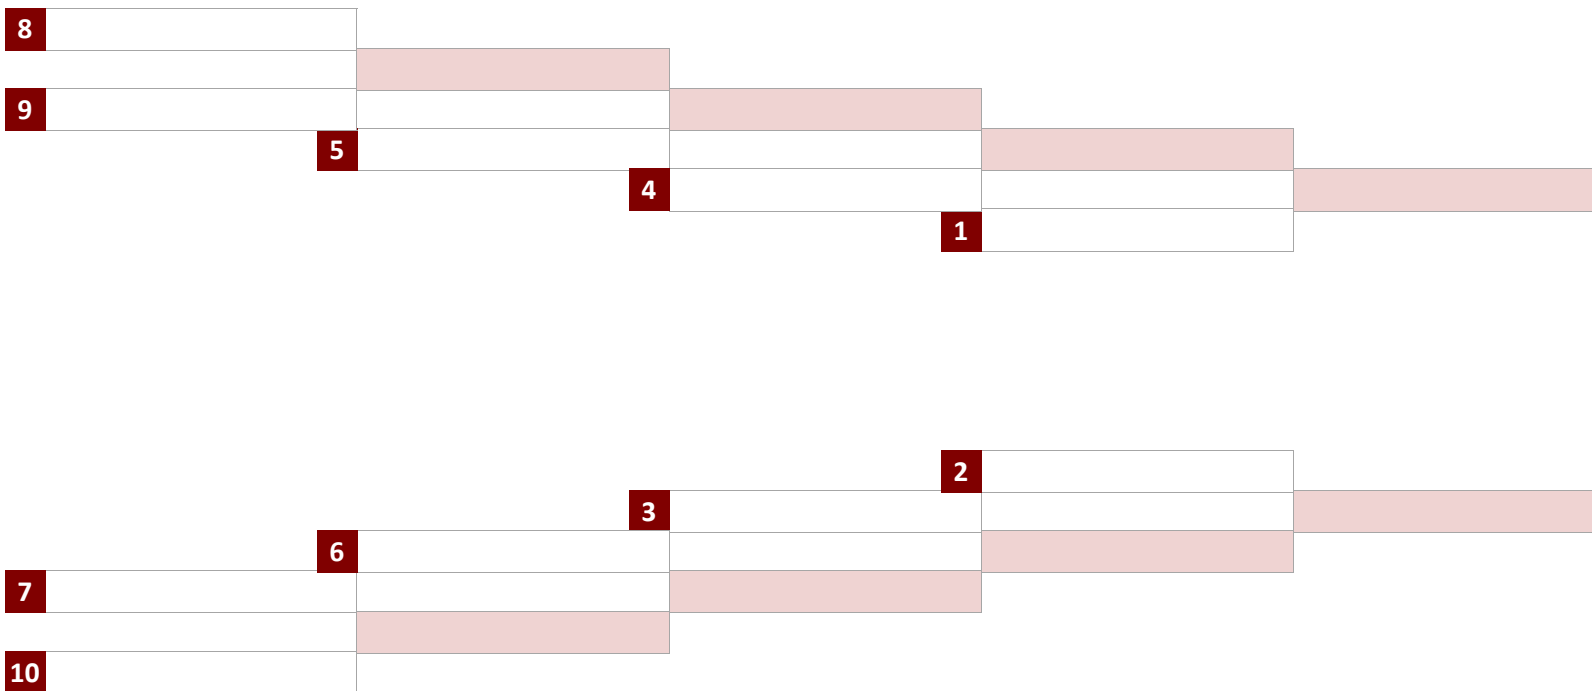

2023 Won/Lost: West Coast - Women

DNQ	Seed	School	Won*	Lost*
☐		Brigham Young		
☐		Gonzaga		
☐		Loyola Marymount		
☐		Pacific		
☐		Pepperdine		
☐		Portland		
☐		Saint Marys		
☐		San Diego		
☐		San Francisco		
☐		Santa Clara		

*After Conference Tournament

Champions
2023