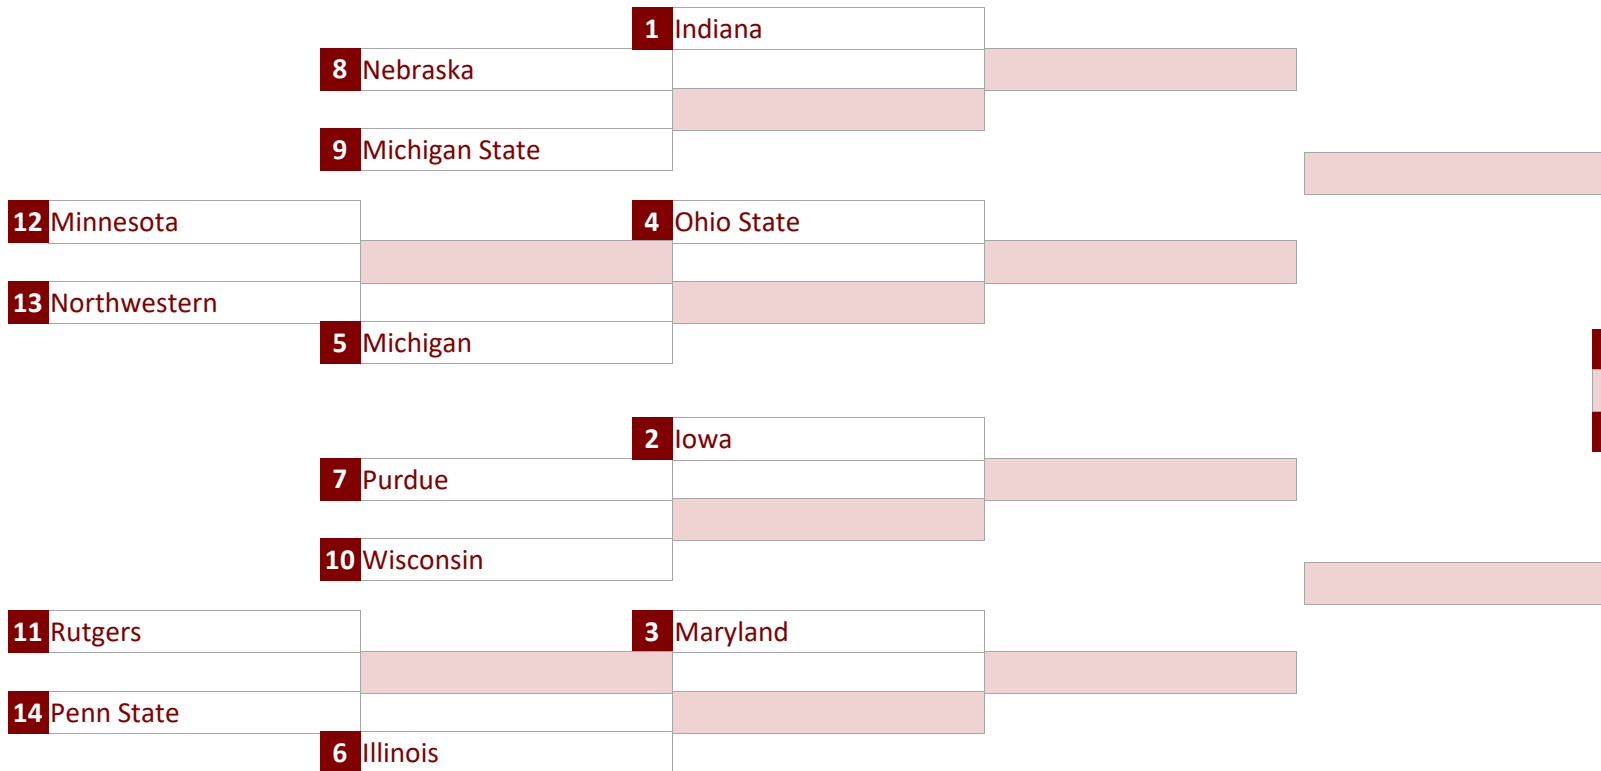

2023 Won/Lost: Big 10 - Women

DNQ	Seed	School	Won*	Lost*
☐	1	Indiana		
☐	2	Iowa		
☐	3	Maryland		
☐	4	Ohio State		
☐	5	Michigan		
☐	6	Illinois		
☐	7	Purdue		
☐	8	Nebraska		
☐	9	Michigan State		
☐	10	Wisconsin		
☐	11	Rutgers		
☐	12	Minnesota		
☐	13	Northwestern		
☐	14	Penn State		

*After Conference Tournament

Champions

2023