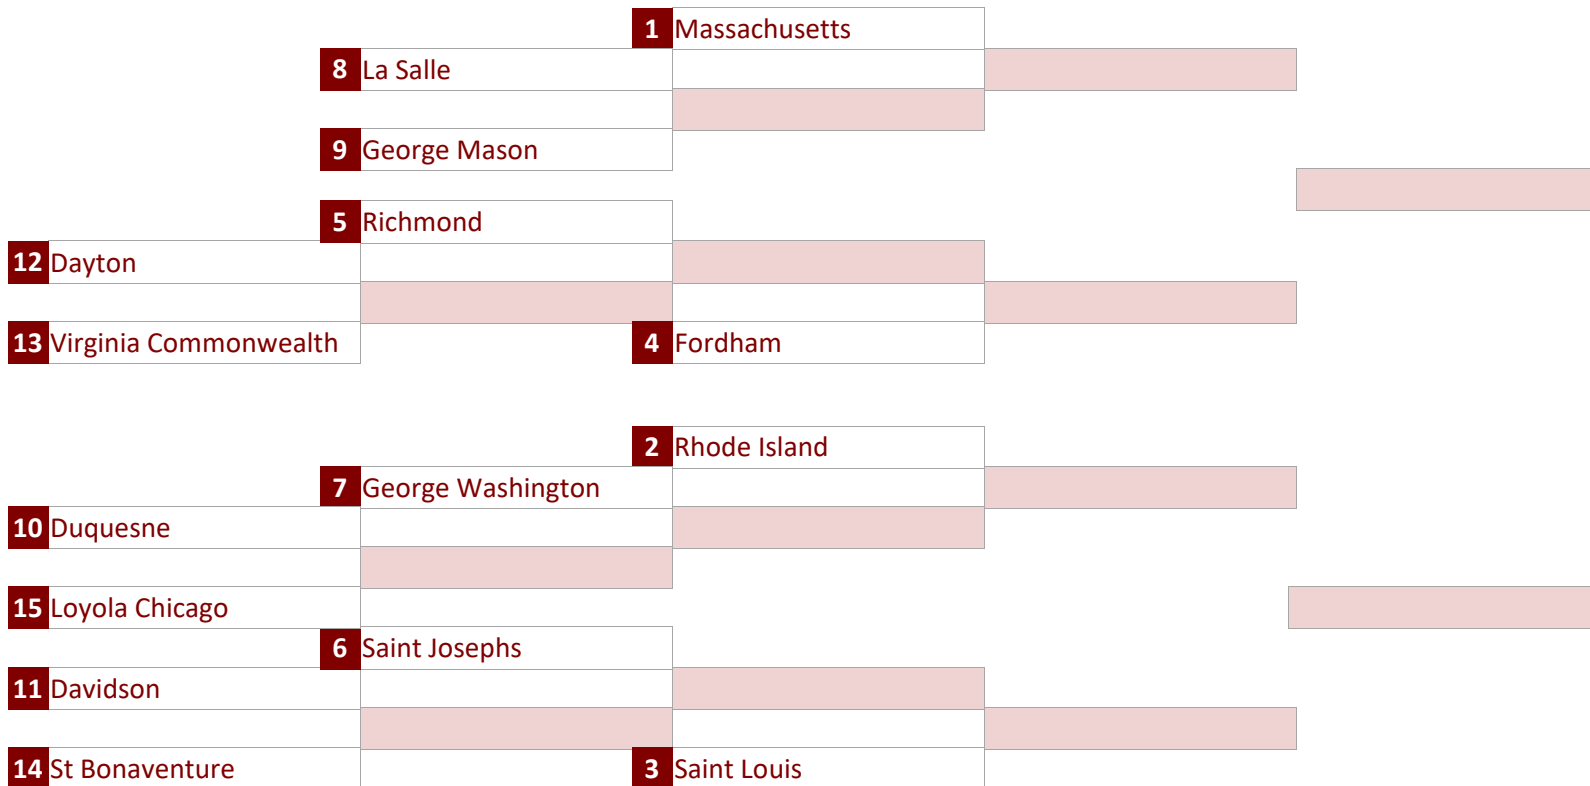

2023 Won/Lost: Atlantic 10 - Women

DNQ	Seed	School	Won*	Lost*
☐	1	Massachusetts		
☐	2	Rhode Island		
☐	3	Saint Louis		
☐	4	Fordham		
☐	5	Richmond		
☐	6	Saint Josephs		
☐	7	George Washington		
☐	8	La Salle		
☐	9	George Mason		
☐	10	Duquesne		
☐	11	Davidson		
☐	12	Dayton		
☐	13	Virginia Commonwealth		
☐	14	St Bonaventure		
☐	15	Loyola Chicago		

*After Conference Tournament

Champions

2023